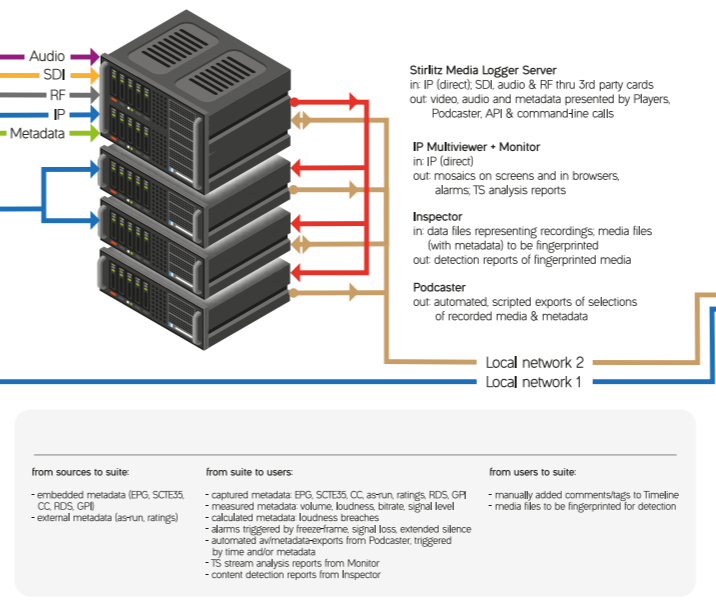

External RF & IP sources

Capture any external source

Internal SDI, IP and audio sources

Convert to IP or use supported capture equipment

Stirlitz Media IP & Broadcast Software Suite

On generic Windows servers, local or in the cloud