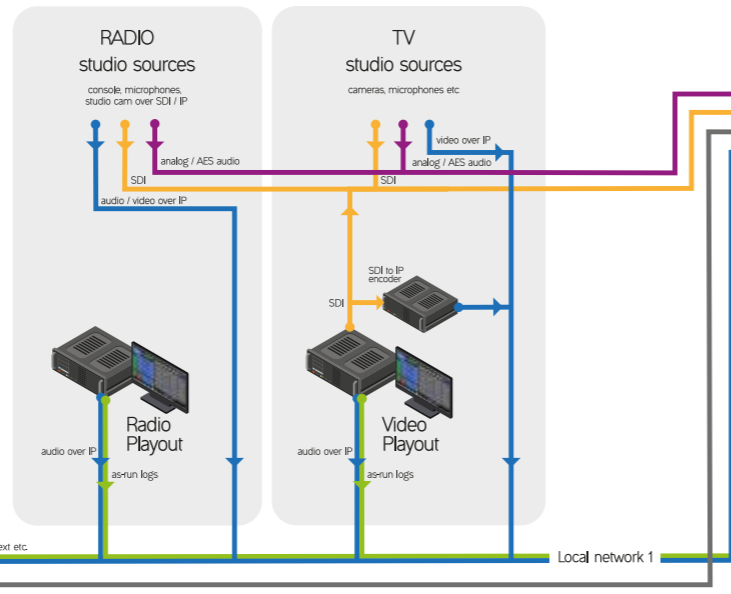

External RF & IP sources

Capture any external source

Internal SDI, IP and audio sources

Convert to IP or use supported capture equipment

Stirlitz Media IP & Broadcast Software Suite

On generic Windows servers, local or in the cloud