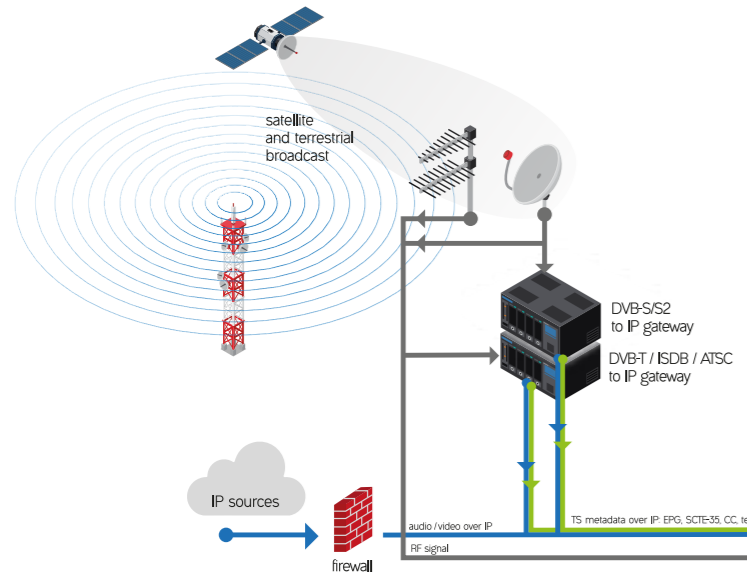

External RF & IP sources

Capture any external source

Internal SDI, IP and audio sources

Convert to IP or use supported capture equipment

Stirlitz Media IP & Broadcast Software Suite

On generic Windows servers, local or in the cloud