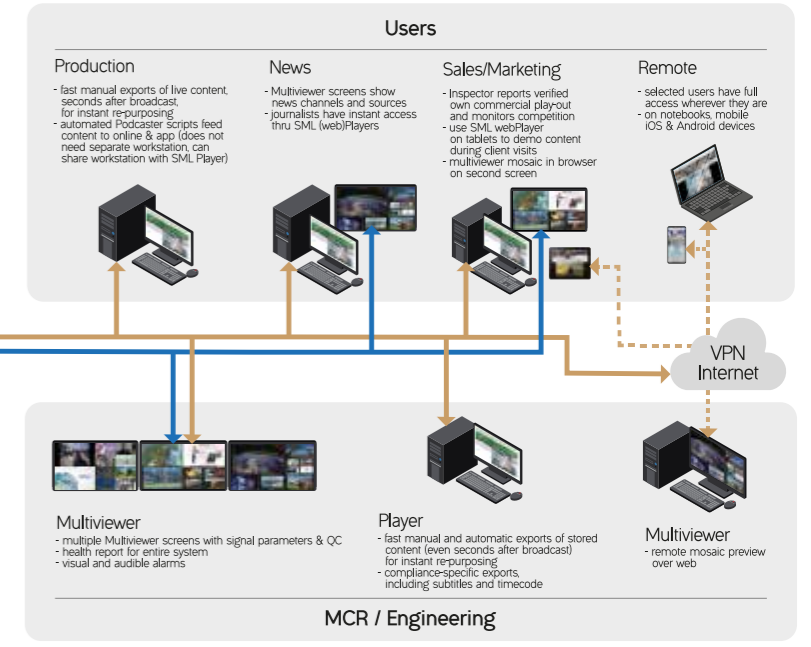

External RF & IP sources

Capture any external source

Internal SDI, IP and audio sources

Convert to IP or use supported capture equipment

Stirlitz Media IP & Broadcast Software Suite

On generic Windows servers, local or in the cloud

Instant Access to all recordings

Authorized users only, wherever they are